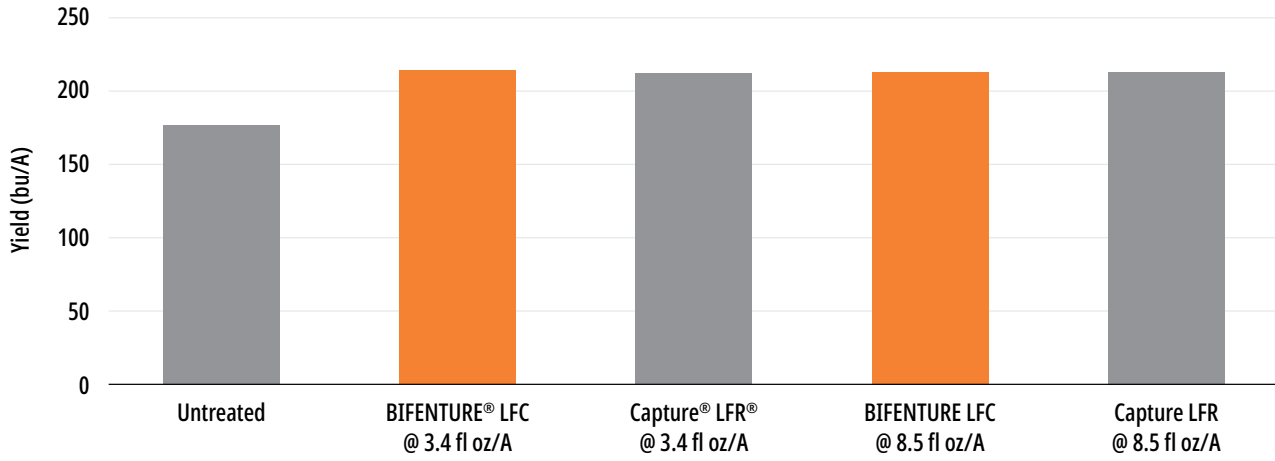

BIFENTURE LFC Yield Data — MN, 2013

To learn more about BIFENTURE LFC, talk to your consultant, local UPL representative or retailer, or visit www.upl-ltd.com/us.